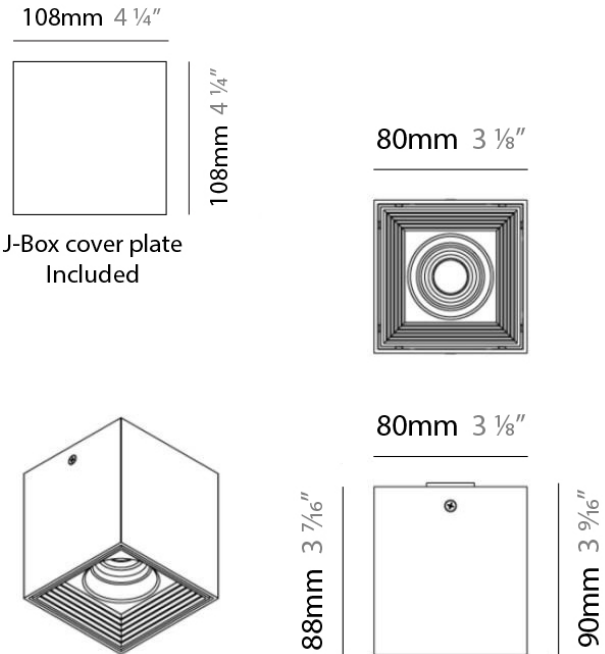

DAU SINGLE SURFACE

D92128

GENERAL

Series: Dau
Subseries: Dau Single
Brand: Milan
Division: Design
Mounting Type: Surface
Mounting Location: Ceiling
Subcategory: Downlight

PHYSICAL

Shape: Cube
Length (mm): 80
Length (in): 3 1/8
Width (mm): 80
Width (in): 3 1/8
Height (mm): 90
Height (in): 3 9/16
Light Distribution: Direct
Weight (kg): 0.6
Weight (lbs): 1.2999
Fixture Material: Extruded Aluminum

ELECTRICAL

Input Wattage Range: 10 - 19 W
Lamp Type: LED
Input Wattage (W): 10
Total Output Wattage (W): 9.3
Dimming: Tri-Mode (Non-Dimming and Phase Dimming (120Vac only) and 0-10V Dimming)
Driver Included: Yes
Driver Location: Integrated
Driver Type: Constant Current - 120Vac
Driver Class: Class 2
Input Voltage (V): 120
Constant Current (mA): 350
Upon Request: (Not included: see components) Remote: 0-10Vdc dimming / Phase dimming @120Vac / 277Vac / Lutron Pro

LED

Delivered Lumen Range: 500 - 999 lm
Number of LEDs: 1
Color Temperature (°K): 2700
Max. Delivered Lumen (lm): 829.93
CRI: >80 CRI
Lamp Life (hrs): 50000

OPTICAL

Reflector°: 50

RATINGS AND CERTIFICATIONS

Certified By: CSA Certified to UL and CSA Standards
IP rating: IP20

PROJECT
TYPE
NOTES
QUANTITY
DATE