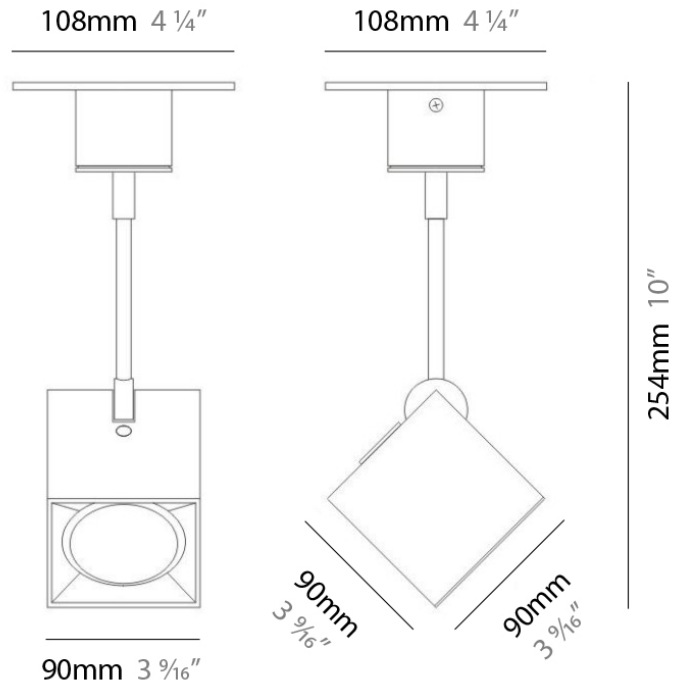

PROJECT	
TYPE	
NOTES	
QUANTITY	
DATE	

DAU SURFACE

D92028

GENERAL

Series: Dau
Brand: Milan
Division: Design
Mounting Type: Surface
Mounting Location: Ceiling
Subcategory: Spots

PHYSICAL

Shape: Square
Length (mm): 110
Length (in): 4 ⁵/₁₆
Width (mm): 110
Width (in): 4 ⁵/₁₆
Height (mm): 254
Height (in): 10
Weight (kg): 0.9
Weight (lbs): 2
Fixture Material: Metal

ELECTRICAL

Number of Lamps: 1
Lamp Type: LED Retrofit / Halogen
Lamp Shape: MR16
Bulb Included: Bulb Not Included
Total Output Wattage (W): 5
Max. Wattage Per Lamp (W): 5
Lamp Base: GU10
Input Voltage (V): 120

LED

Delivered Lumen Range: 100 - 499 lm

OPTICAL

RATINGS AND CERTIFICATIONS

Certified By: CSA Certified to UL and CSA Standards
IP rating: IP20